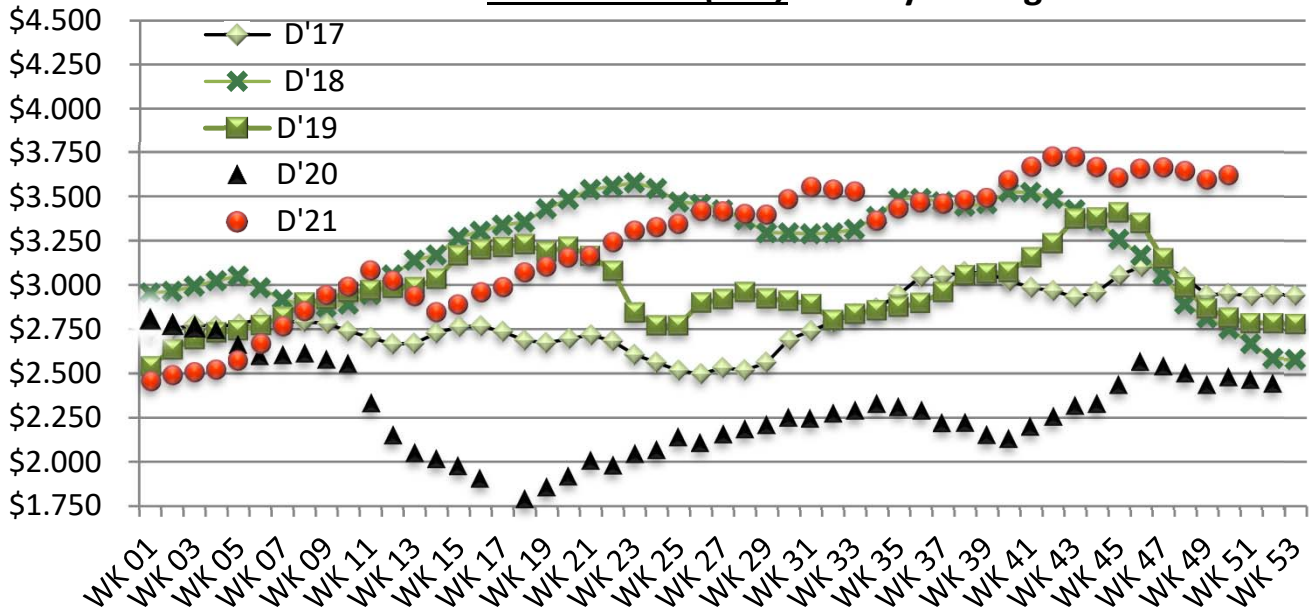

Fuel and Oil Experts
 (800) 752-2295
 Gasoline/Diesel/Lubricants

WEEK ENDING: 12/17/2021

PRODUCT	WA	ID
E10% UNLEAD 87	3.326	3.162
ULS #2 DIESEL	3.620	3.456

TRACKING: DIESEL-Clear (WA) Weekly Average

TRACKING: GAS (WA) Weekly Average