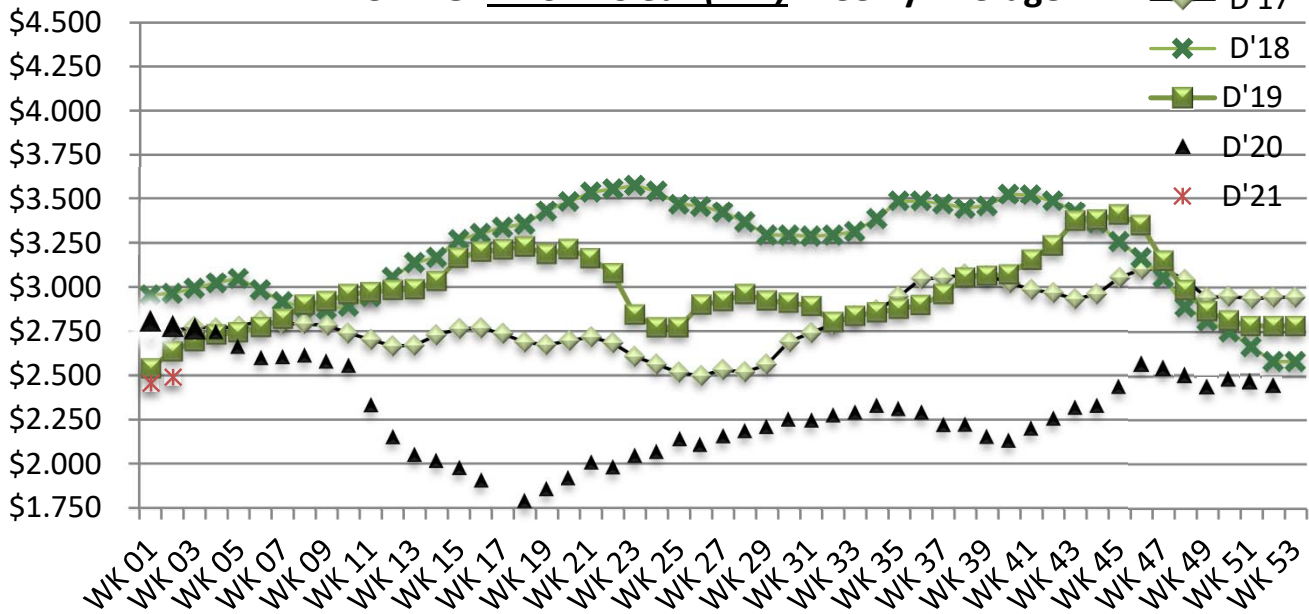

Fuel and Oil Experts
 (800) 752-2295
 Gasoline/Diesel/Lubricants

WEEK ENDING: 1/15/2021

PRODUCT	WA	ID
E10% UNLEAD 87	2.218	2.054
ULS #2 DIESEL	2.490	2.326

TRACKING: DIESEL-Clear (WA) Weekly Average

TRACKING: GAS (WA) Weekly Average