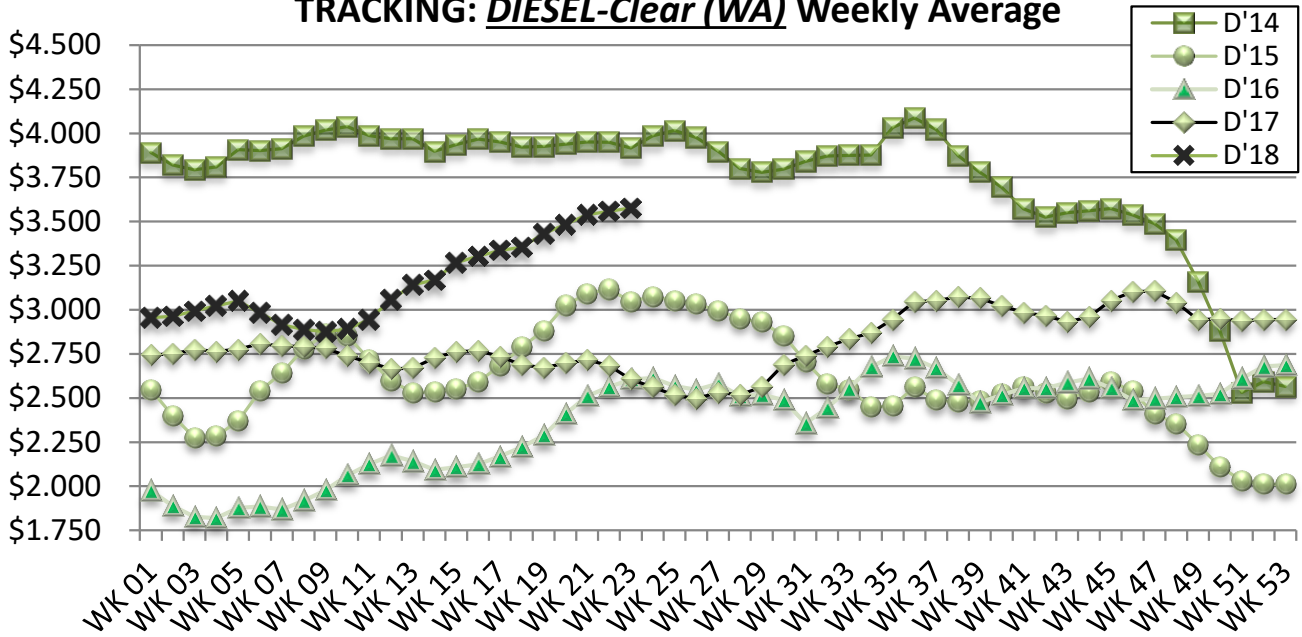

Fuel and Oil Experts  
 (800) 752-2295  
 Gasoline/Diesel/Lubricants

WEEK ENDING: 6/8/2018

PRODUCT	WA	ID
E10% UNLEAD 87	3.264	3.100
ULS #2 DIESEL	3.577	3.413

TRACKING: DIESEL-Clear (WA) Weekly Average

TRACKING: GAS (WA) Weekly Average